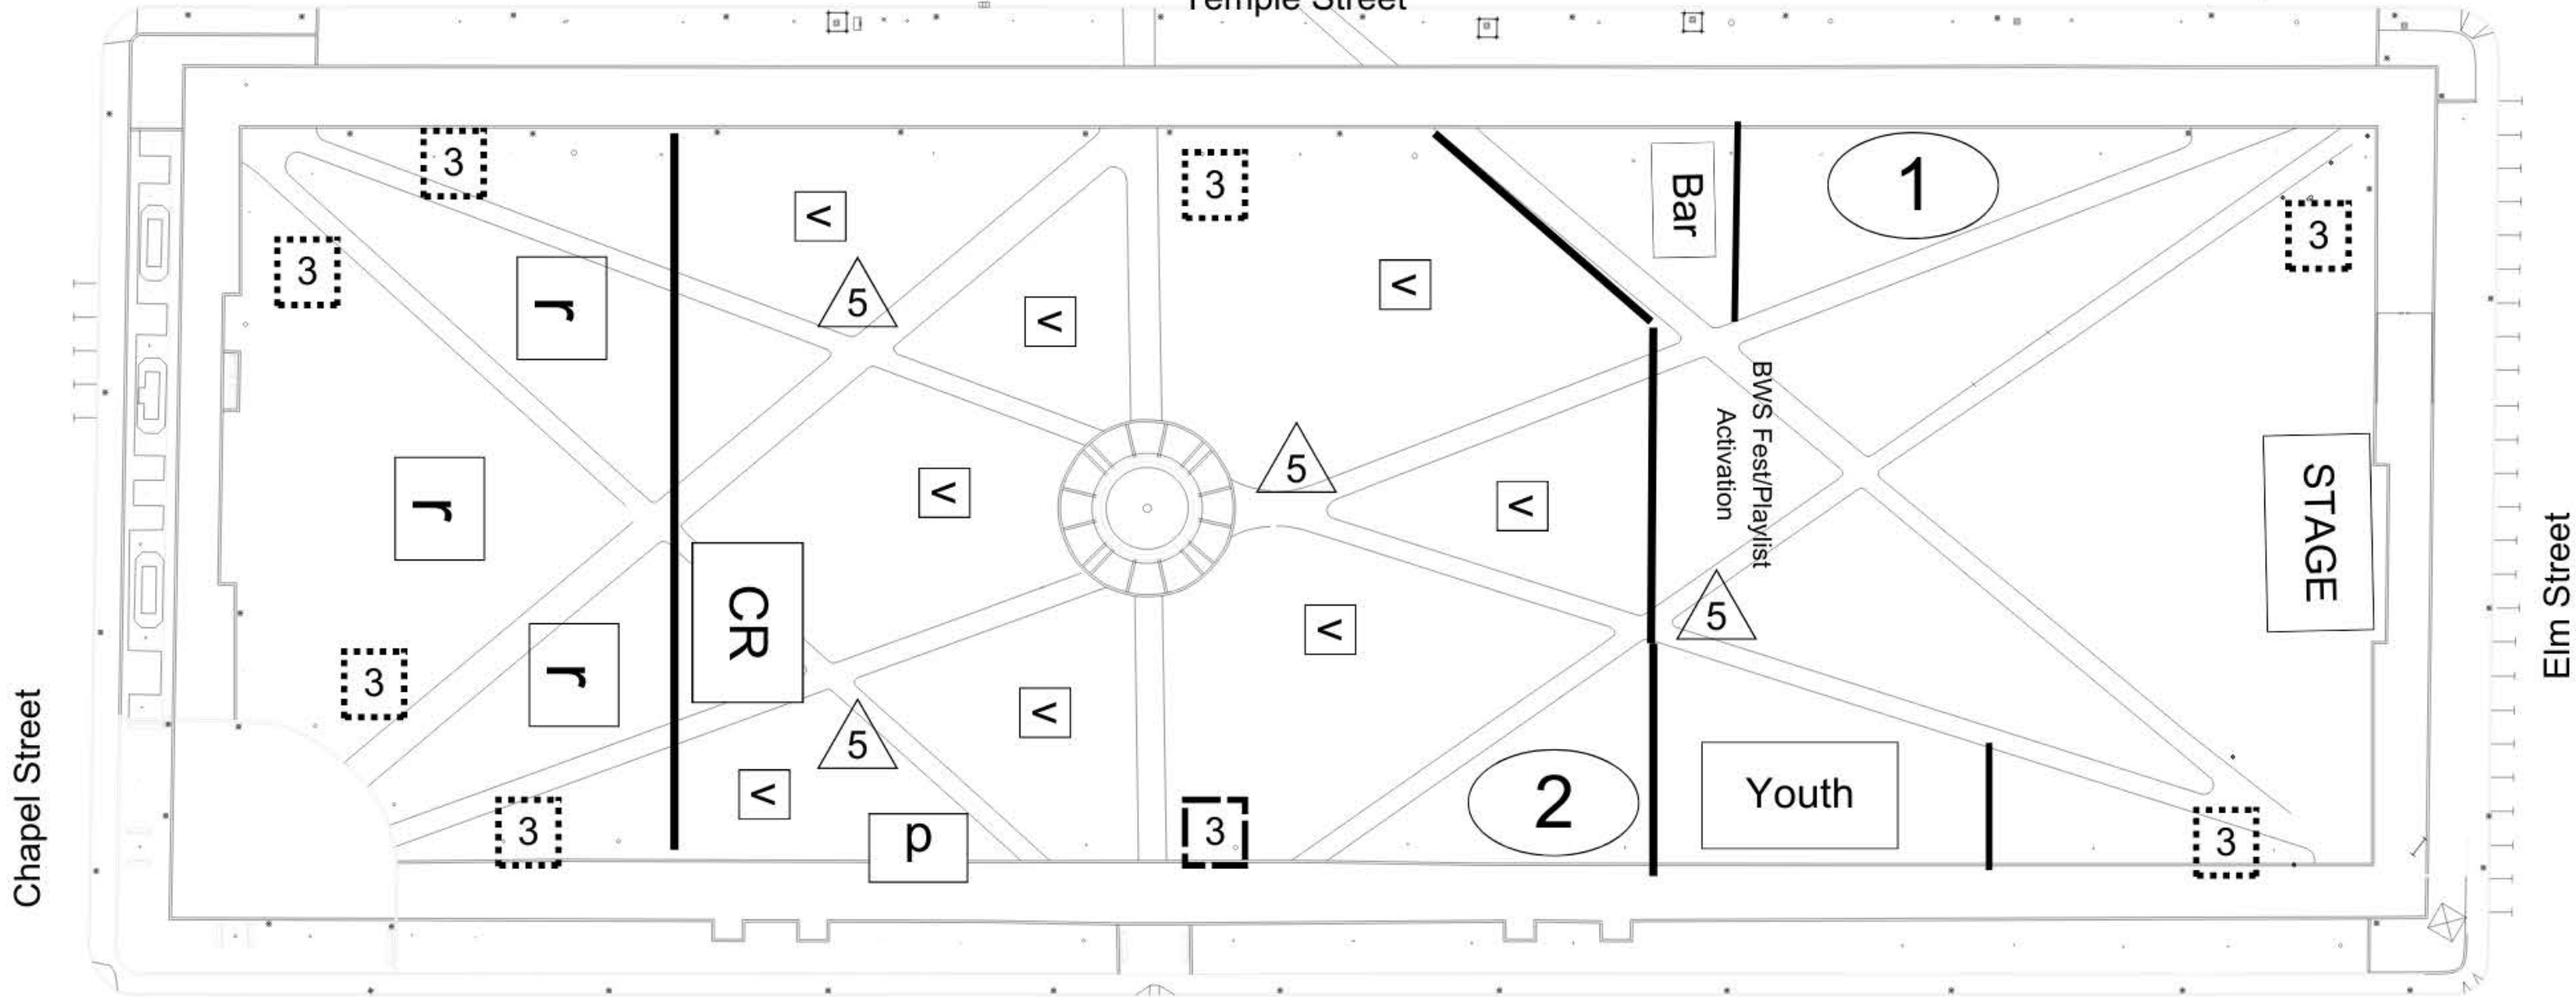

Police Presence Requested

We would also like presence throughout the green.

1 VIP Area

3 BWS Fest Check-In Tent/Tables

V Vendor Marketplace

2 Accessibility Tent (Seniors)

3 Vendor Resource/Check-In Tent

5 Festival Maps/Info Signs

Food Tents/Trucks

Temple Street

Church Street (blocked off)

Vendor Load In/Out

Church Street (blocked off)

CR Community Resource Tents (Homeless)

r Vendor Run Off (extra space if needed)

Youth Kids Area

Bar Public Bar Area

p Public Restrooms

Vendor Layout

Temple Street

Food Tents/Trucks

Bar

1

BWS Fest/Playlist
Activation

STAGE

Elim Street

Youth

2

Vendor Load In/Out

Chapel Street