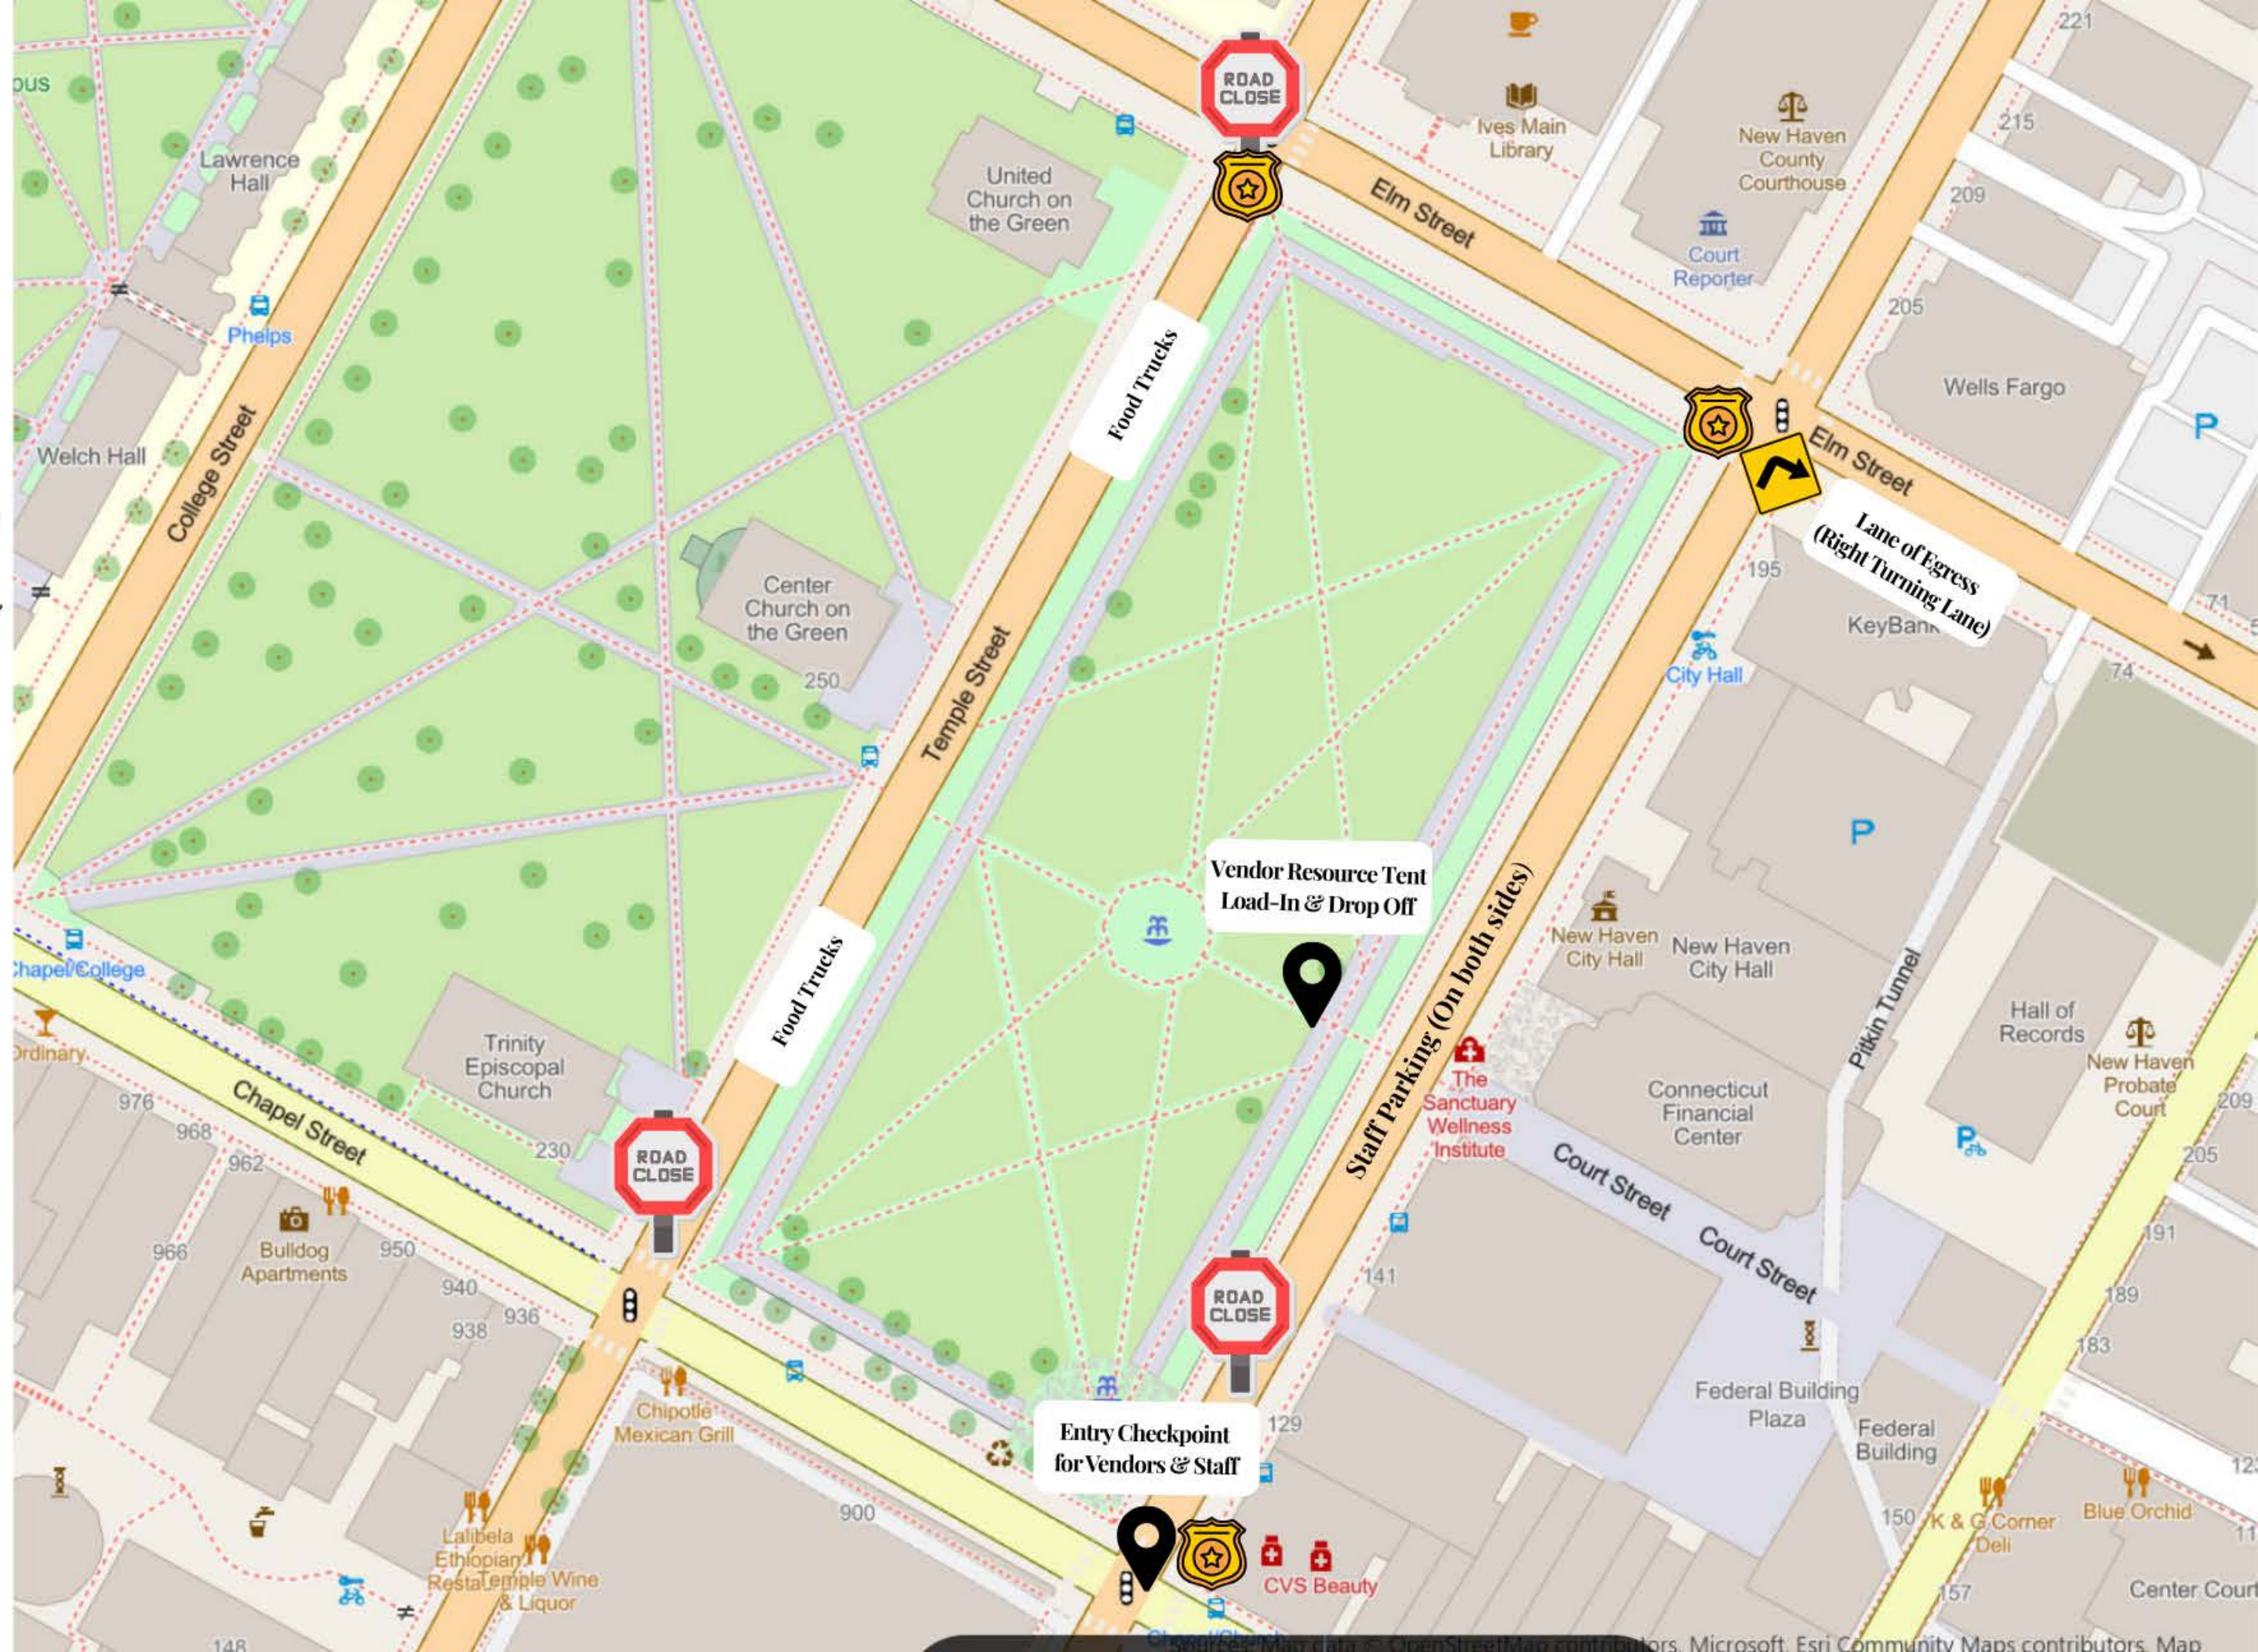

Police Presence Requested

We would also like presence throughout the green.

1 VIP Area

3 BWS Fest Check-In Tent/Tables

V Vendor Marketplace

2 Accessibility Tent (Seniors)

3 Vendor Resource/Check-In Tent

5 Festival Maps/Info Signs

Food Tents/Trucks

Temple Street

Church Street (blocked off)

Vendor Load In/Out

Church Street (blocked off)

CR Community Resource Tents (Homeless)

r Vendor Run Off (extra space if needed)

Youth Kids Area

Bar Public Bar Area

p Public Restrooms

Vendor Layout

Temple Street

Food Tents/Trucks

Bar

1

BWS Fest/Playlist
Activation

STAGE

Elim Street

Youth

2

Vendor Load In/Out

Chapel Street