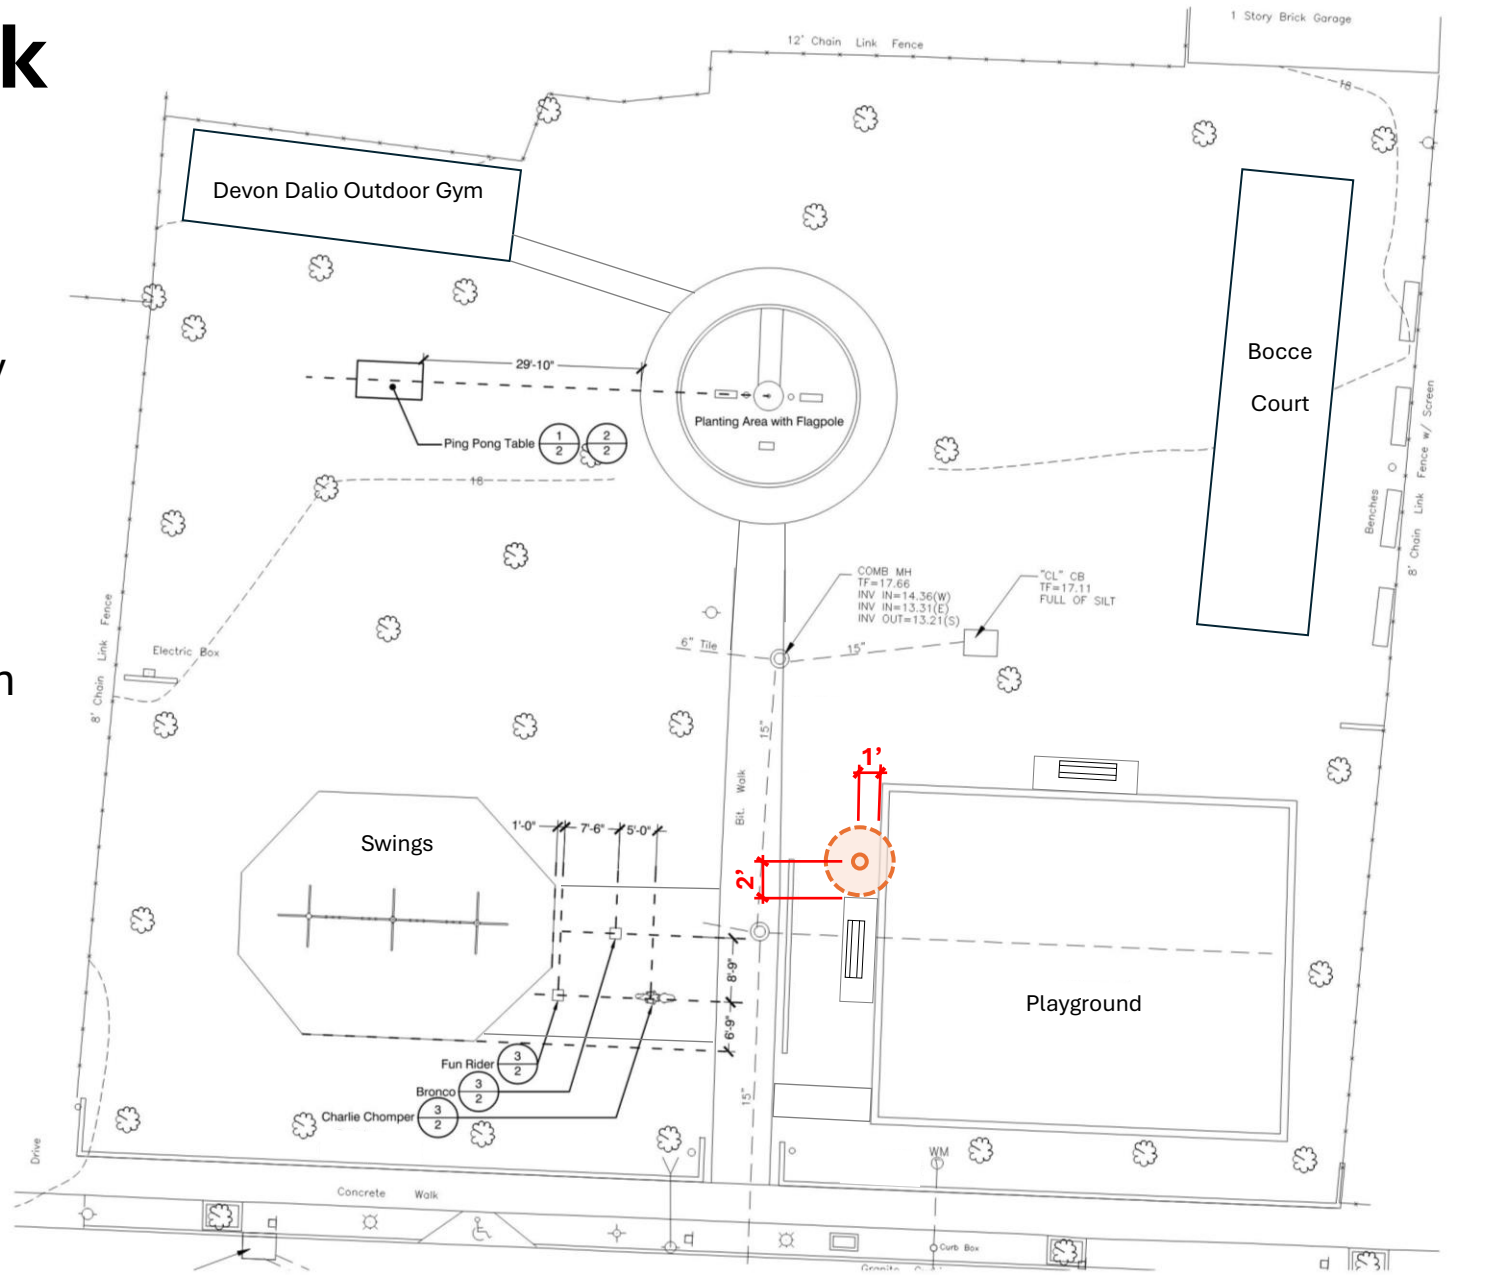

Wooster Memorial Park

Flower Instrument

Recommended Location

-  Prominence within park, visibility, proximity to playground program, accessibility

Flower Instrument to face play equipment.
Place center of post +/- 1' west of safety surface edge, +/- 2' north of concrete bench slab edge

Wooster St